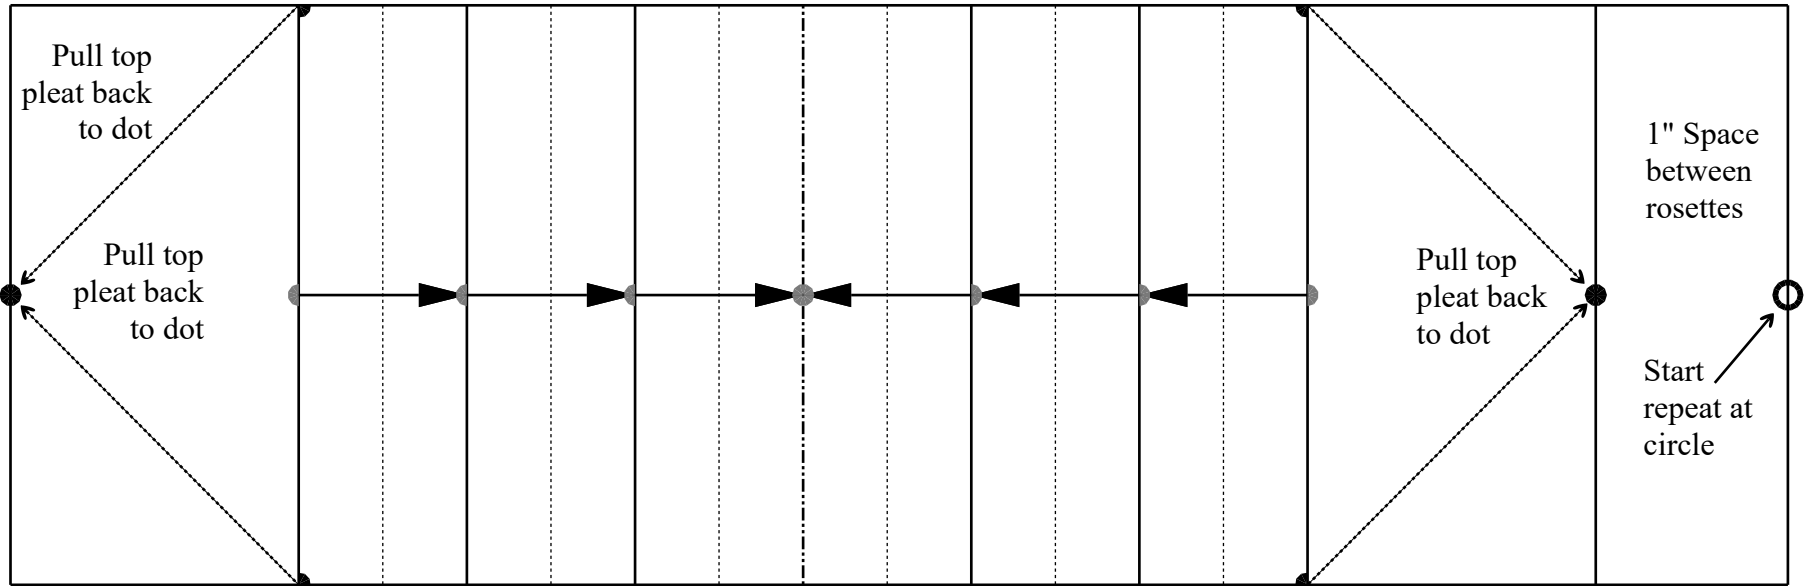

# Shell Ruche - 3" Rosette Design

# Shell Ruche - 2" Rosette Design